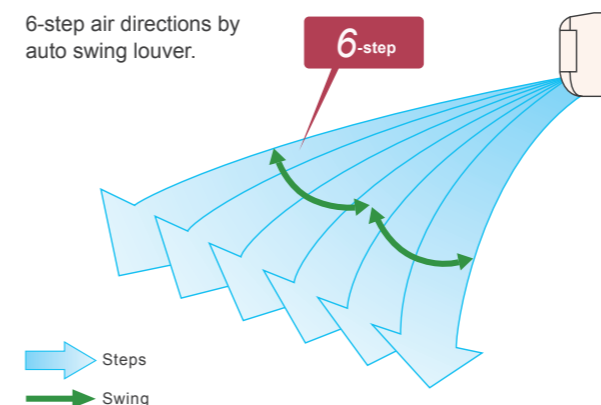

## Powerful output in spite of small size

Though the indoor unit is compact, it features a large, high pressure cross fan (90mm diameter) in a center mounted configuration and a lambda type heat exchanger to provide plenty of power. The extra long diffuser provides a wide outflow opening for air. This ensures a large air outflow volume over a wide area to cool or heat all areas of the room.

## Auto swing louver

6-step air directions by auto swing louver.