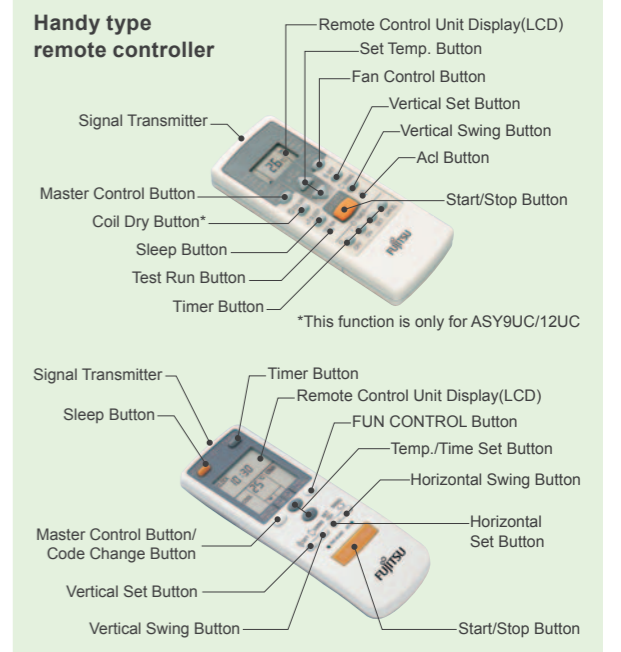

## Auto swing louver

6-step air directions by auto swing louver.

## Symmetrical design

Symmetrical, clean design that suits all interiors.

## Easy maintenance

Easy maintenance has been realized as the front panel can be removed for easy access.

## Handy type remote controller